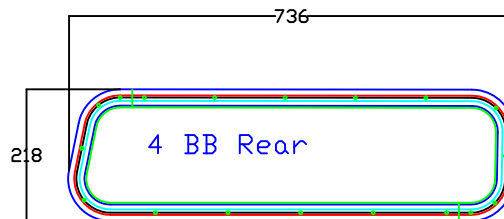

Bandholm 28

Ellox: natur

Glass 5 mm greycoloured

Wall 20 mm

Wall 18 mm

Wall 12 mm

Wall 12 mm