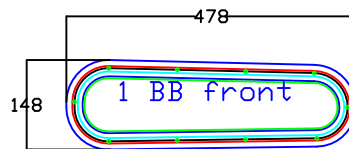

Bandholm 28

Ellox: natur

Glass 5 mm greycoloured

Wall 20 mm

Wall 18 mm

Wall 12 mm

Wall 12 mm