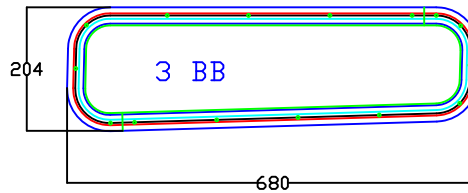

Bandholm 28

Ellox: natur

Glass 5 mm greycoloured

Wall 20 mm

Wall 18 mm

Wall 12 mm

Wall 12 mm