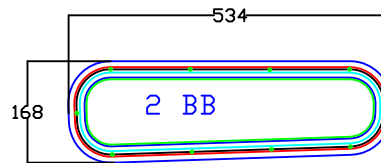

Bandholm 28

Ellox: natur

Glass 5 mm greycoloured

Wall 20 mm

Wall 18 mm

Wall 12 mm

Wall 12 mm