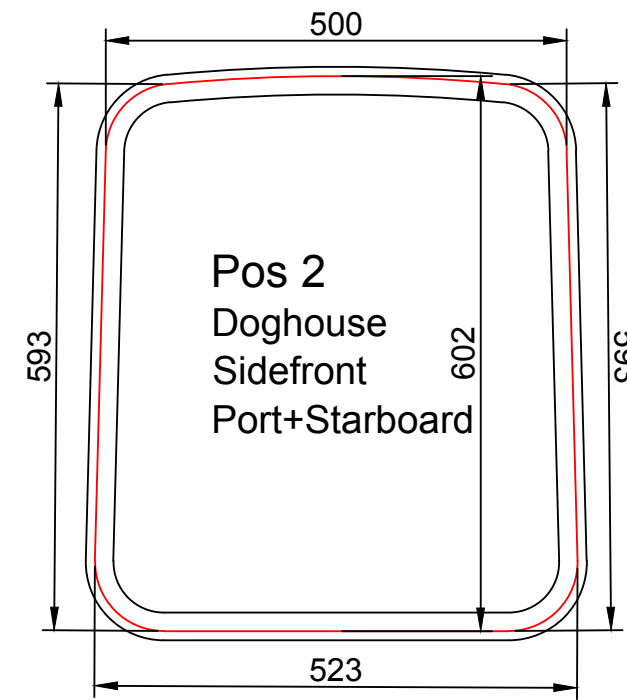

Caravelle 33 Standard

Frames: 5x30mm Aluminium

Glass: 5mm Tempered glass

Wallthickness:

Port and Starboard are mirrored copies

Viewed from outside

Dimensions are Cut-out (Hål i båt)

Copyright: Göteborgs Vattenskäringsteknik AB

Project		Cabinwindows Caravelle 33		Ö-METALL	
Date	2005-09-09	Scale	1:1	Sheet No.	15800-01
Drawn by	...	Checked by	...	Drawn by	...
Description: Fixed windows, Alu Frame					