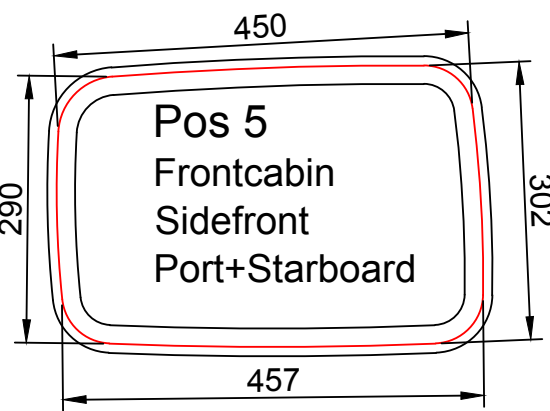

Caravelle 33 Standard

Frames: 5x30mm Aluminium

Glass: 5mm Tempered glass

Wallthickness:

Port and Starboard are mirrored copies

Viewed from outside

Dimensions are Cut-out (Hål i båt)

Copyright: Göteborgs Vattenskäringsteknik AB

Project		Cabinwindows Caravelle 33		Ö-METALL	
Date	2005-09-09	Scale	1:1	Sheet No.	15800-01
Drawn by	...	Checked by	...	Drawn by	...
Description: Fixed windows, Alu Frame					