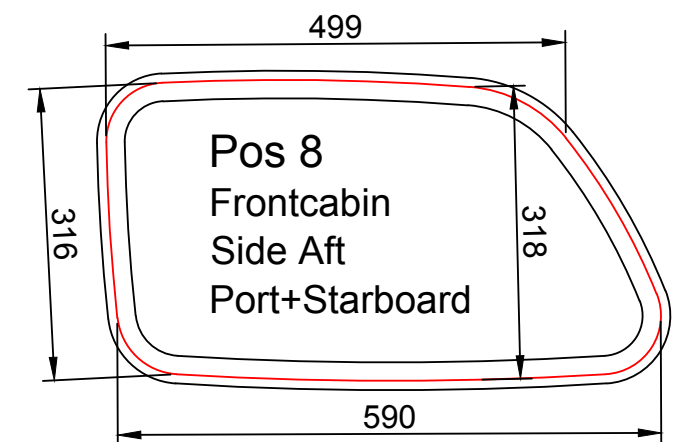

Caravelle 33 Standard

Frames: 5x30mm Aluminium

Glass: 5mm Tempered glass

Wallthickness:

Port and Starboard are mirrored copies

Viewed from outside

Dimensions are Cut-out (Hål i båt)

Copyright: Göteborgs Vattenskäringsteknik AB

Project		Cabinwindows Caravelle 33		Ö-METALL	
Date	2005-09-09	Scale	1:1	Sheet No.	15800-01
Drawn by	...	Checked by	...	Drawn by	...
Description: Fixed windows, Alu Frame					