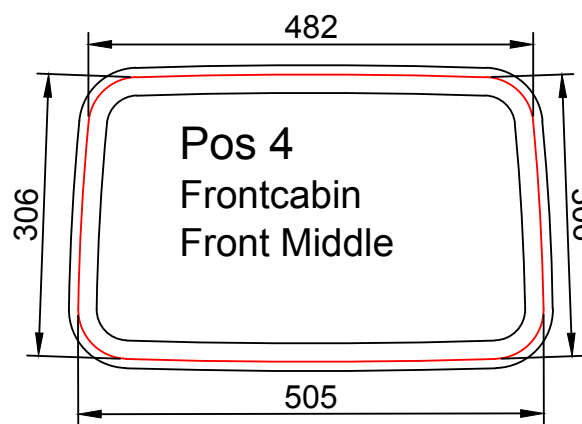

Caravelle 33 Standard

Frames: 5x30mm Aluminium

Glass: 5mm Tempered glass

Wallthickness:

Port and Starboard are mirrored copies

Viewed from outside

Dimensions are Cut-out (Hål i båt)

Copyright: Göteborgs Vattenskäringsteknik AB

Project		Cabinwindows Caravelle 33		Ö-METALL	
Date	2005-09-09	Scale	1:1	Sheet No.	15800-01
Drawn by	...	Checked by	...	Drawn by	...
Description: Fixed windows, Alu Frame					