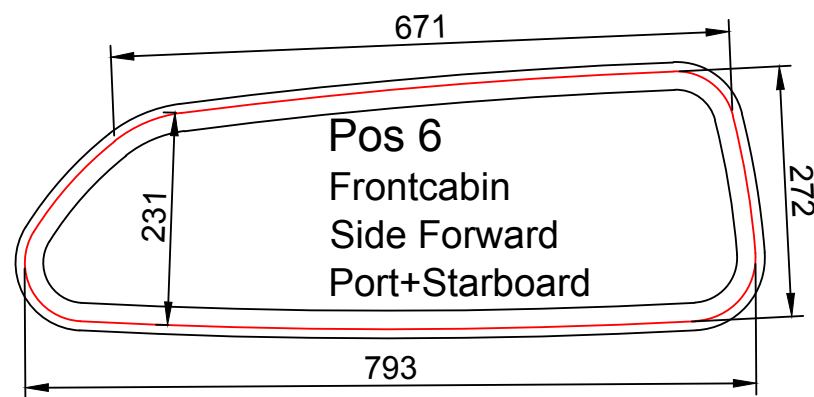

Caravelle 33 Standard

Frames: 5x30mm Aluminium

Glass: 5mm Tempered glass

Wallthickness:

Port and Starboard are mirrored copies

Viewed from outside

Dimensions are Cut-out (Hål i båt)

Copyright: Göteborgs Vattenskäringsteknik AB

Project		Cabinwindows Caravelle 33		Ö-METALL	
Date	2005-09-09	Scale	1:1	Sheet No.	15800-01
Drawn by	...	Checked by	...	Drawn by	...
Description: Fixed windows, Alu Frame					