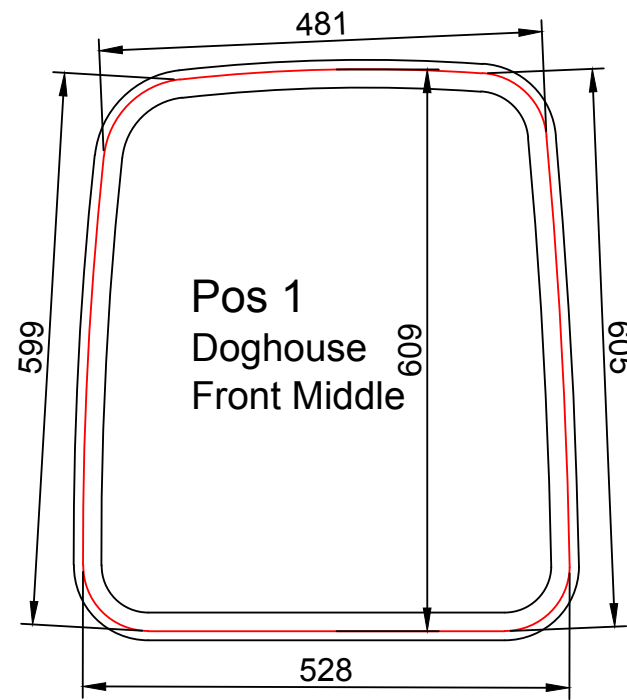

Caravelle 33 Standard

Frames: 5x30mm Aluminium

Glass: 5mm Tempered glass

Wallthickness:

Port and Starboard are mirrored copies

Viewed from outside

Dimensions are Cut-out (Hål i båt)

Copyright: Göteborgs Vattenskäringsteknik AB

Project		Cabinwindows Caravelle 33		Ö-METALL	
Date	2005-09-09	Scale	1:1	Sheet No.	15800-01
Drawn by	...	Checked by	...	Drawn by	...
Description: Fixed windows, Alu Frame					