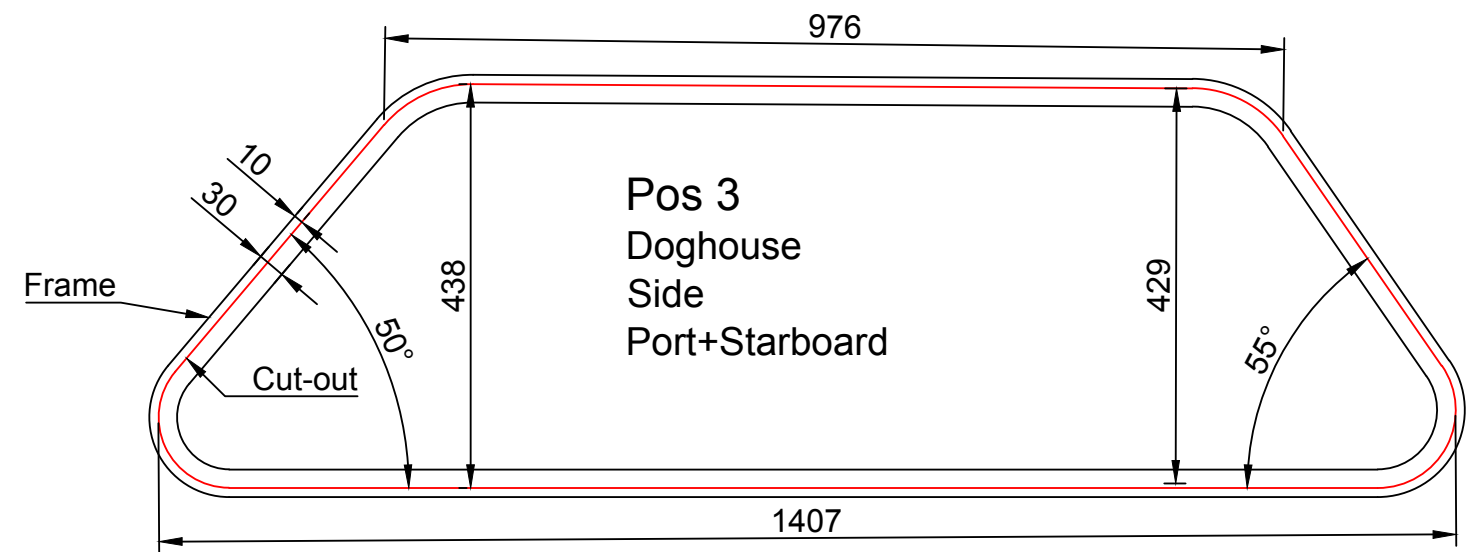

Caravelle 33 Standard

Frames: 5x30mm Aluminium

Glass: 5mm Tempered glass

Wallthickness:

Port and Starboard are mirrored copies

Viewed from outside

Dimensions are Cut-out (Hål i båt)

Copyright: Göteborgs Vattenskäringsteknik AB

Project		Cabinwindows Caravelle 33		Ö-METALL	
Date	2005-09-09	Scale	1:1	Sheet No.	15800-01
Drawn by	...	Checked by	...	Drawn by	...
Description: Fixed windows, Alu Frame					