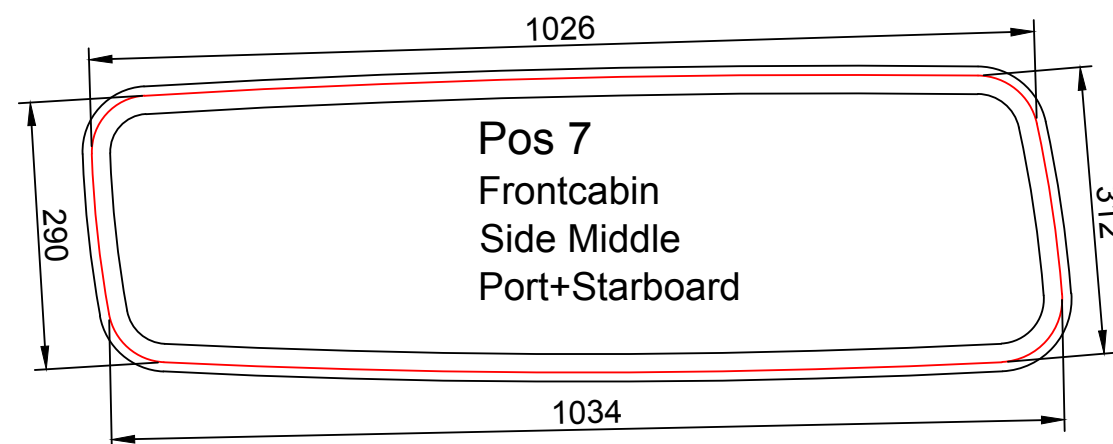

Caravelle 33 Standard

Frames: 5x30mm Aluminium

Glass: 5mm Tempered glass

Wallthickness:

Port and Starboard are mirrored copies

Viewed from outside

Dimensions are Cut-out (Hål i båt)

Copyright: Göteborgs Vattenskäringsteknik AB

Project		Cabinwindows Caravelle 33		Ö-METALL	
Date	2005-09-09	Scale	1:1	Sheet No.	15800-01
Drawn by	...	Checked by	...	Drawn by	...
Description: Fixed windows, Alu Frame					