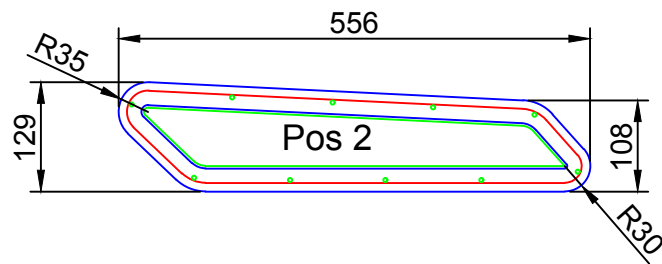

Version 1

Front

Compis 97

Frames: 5x30mm Alu, Natur elox
 Glass: 5mm Grey-tinted Tempered glass
 Wallthickness: 5mm (Curvature: 5mm/1.5m)

Starboard and Port are mirrored copies
 4 windows total
 Viewed from outside (Port side shown)

Version 2

Front