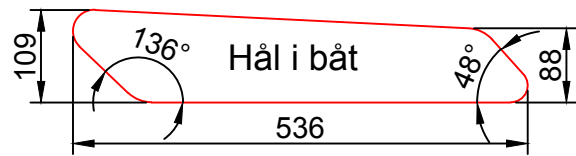

Version 1

Front

Compis 97

Frames: 5x30mm Alu, Natur elox
 Glass: 5mm Grey-tinted Tempered glass
 Wallthickness: 5mm (Curvature: 5mm/1.5m)

Starboard and Port are mirrored copies
 4 windows total
 Viewed from outside (Port side shown)

Version 2

Front