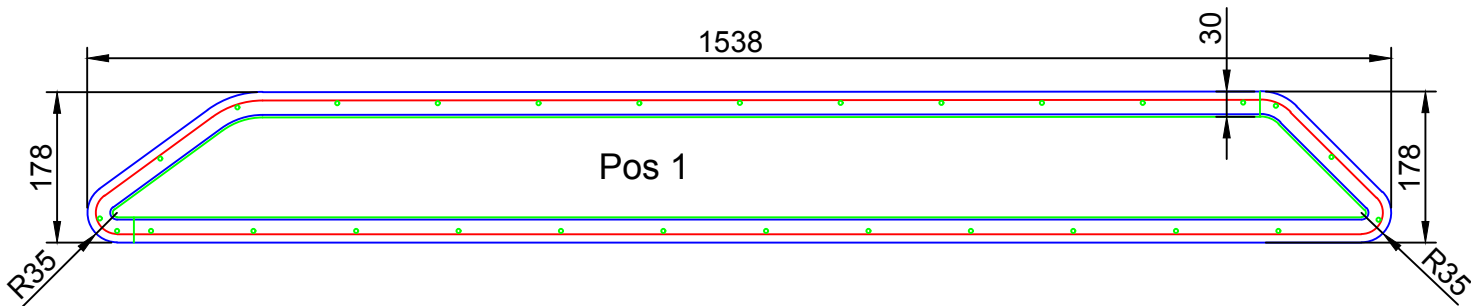

Version 1

Front

Compis 97

Frames: 5x30mm Alu, Natur elox
 Glass: 5mm Grey-tinted Tempered glass
 Wallthickness: 5mm (Curvature: 5mm/1.5m)

Starboard and Port are mirrored copies
 4 windows total
 Viewed from outside (Port side shown)

Version 2

Front