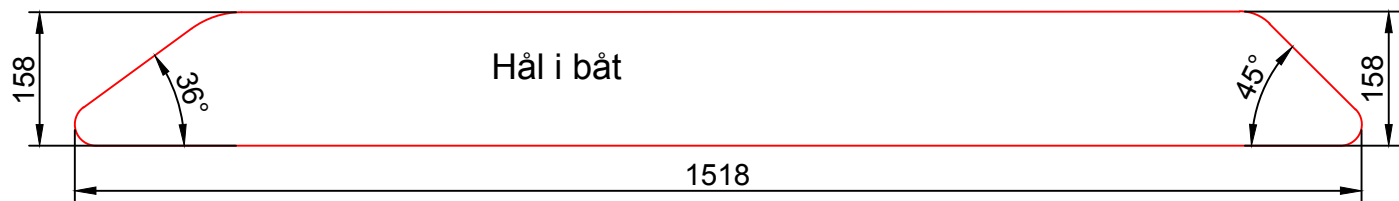

Version 1

Front

Compis 97

Frames: 5x30mm Alu, Natur elox
 Glass: 5mm Grey-tinted Tempered glass
 Wallthickness: 5mm (Curvature: 5mm/1.5m)

Starboard and Port are mirrored copies
 4 windows total
 Viewed from outside (Port side shown)

Version 2

Front