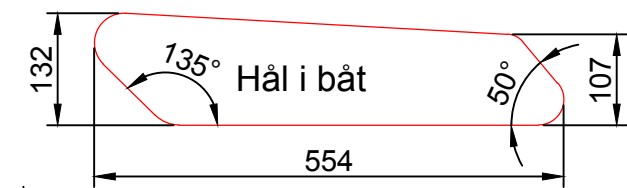

Version 1

Front

Compis 97

Frames: 5x30mm Alu, Natur elox
 Glass: 5mm Grey-tinted Tempered glass
 Wallthickness: 5mm (Curvature: 5mm/1.5m)

Starboard and Port are mirrored copies
 4 windows total
 Viewed from outside (Port side shown)

Version 2

Front