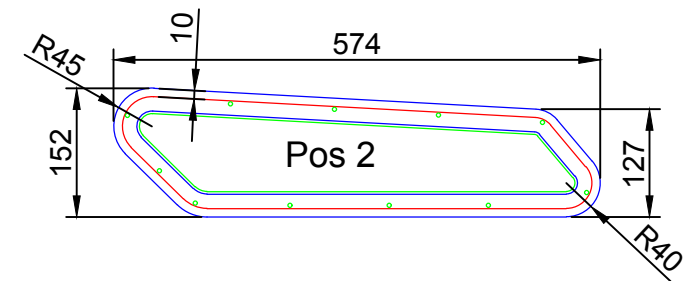

Version 1

Front

Compis 97

Frames: 5x30mm Alu, Natur elox
 Glass: 5mm Grey-tinted Tempered glass
 Wallthickness: 5mm (Curvature: 5mm/1.5m)

Starboard and Port are mirrored copies
 4 windows total
 Viewed from outside (Port side shown)

Version 2

Front