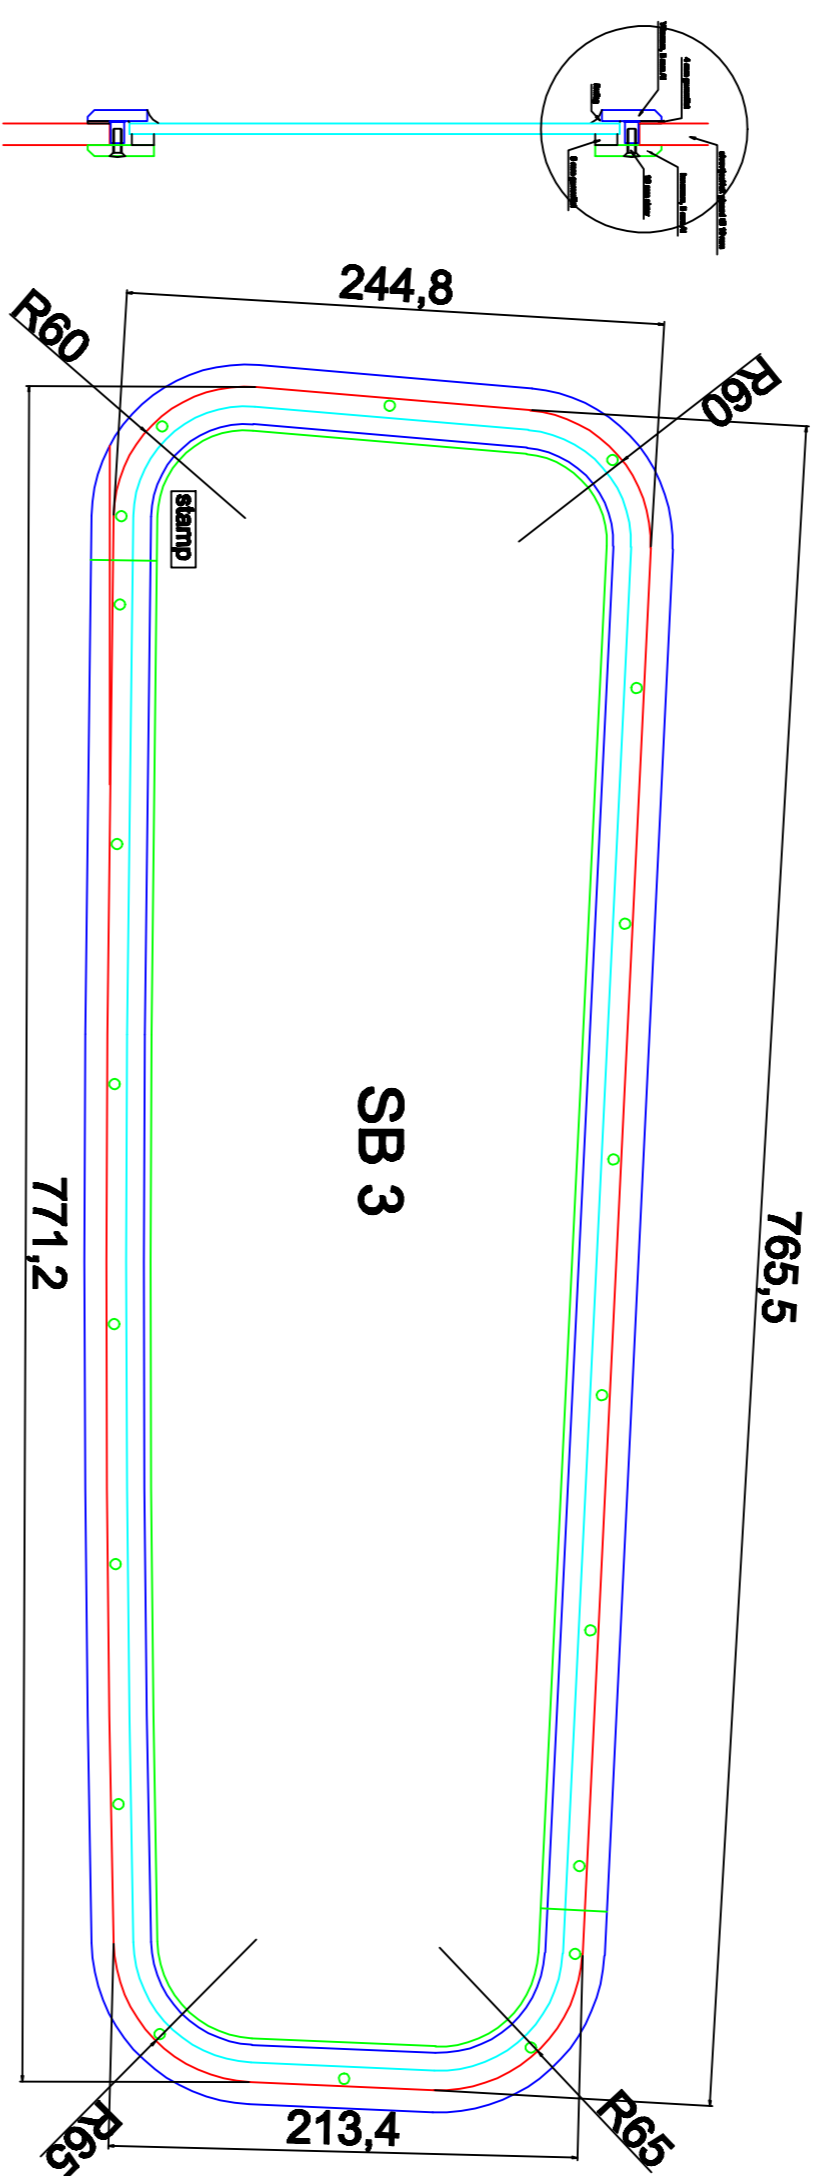

Tur 80, Jonas Akesson
Al,Al, natur
Wall:?
Glass. 5 mm non-coloured, tempered
Viewed from outside

Rev.	Date	Revision Note	Rev. By

Boat model: Tur 80 Project: Fixed Cabin windows, Al, tempered glass		Designed by: Ö-METALL	
Client: JONAS AKESSON	Scale: 1:1	Drawn by: ES	Ö-METALL AB Sjöströmsgatan 18 421 03 Göteborg Sweden
Date: 2011-05-19	Scale: 1:1	Approved by: ru	For No:
Description: Fixed cabin windows, Al, tempered glass		Drawing No:	110504-3J
Revision:		Rev. No:	001
<small>This is a 2D drawing and should not be added to 3D. The description of and the contents of this document are protected under Swedish law. No part of this document may be reproduced, stored in a retrieval system, or transmitted in any form or by any means, electronic, mechanical, photocopying, recording, or by any information storage and retrieval system, without the written permission of Ö-METALL AB.</small>		Sheet size:	