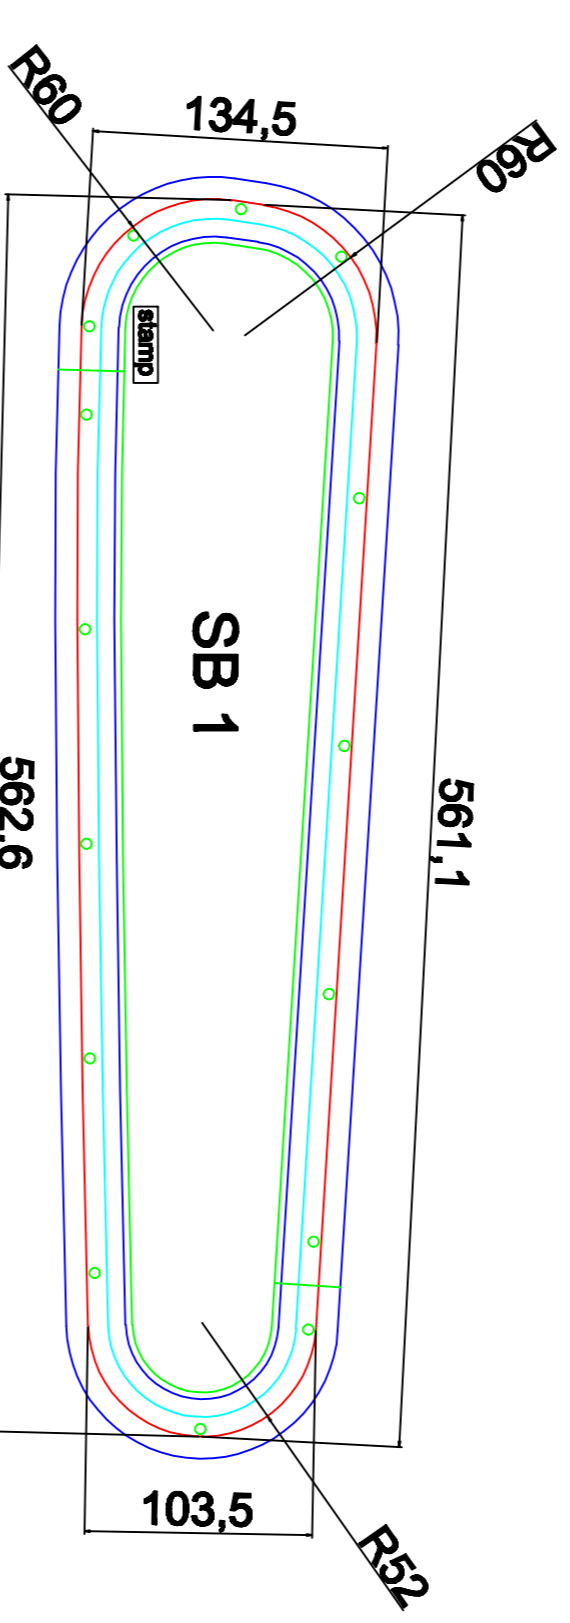

Tur 80, Jonas Akesson
Al,Al, natur
Wall:?
Glass. 5 mm non-coloured, tempered
Viewed from outside

Rev.	Date	Revision Note	Rev. By

Boat model: Tur 80 Project: Fixed Cabin windows, Al, tempered glass		Designed by: Ö-METALL	
Client: JONAS AKESSON	Scale: 1:1	Drawn by: ES	Ö-METALL AB Sjöströmsgatan 18 421 03 Göteborg Sweden
Date: 2011-05-19	Scale: 1:1	Approved by: ru	For No:
Description: Fixed cabin windows, Al, tempered glass		Drawing No:	110504-3J
Revision:		Rev. No:	001
<small>This is a 2D drawing and should not be added to 3D. The description of and the contents of this document are protected under Swedish law. No part of this document may be reproduced, stored in a retrieval system, or transmitted in any form or by any means, electronic, mechanical, photocopying, recording, or by any information storage and retrieval system, without the written permission of Ö-METALL AB.</small>		Sheet size:	