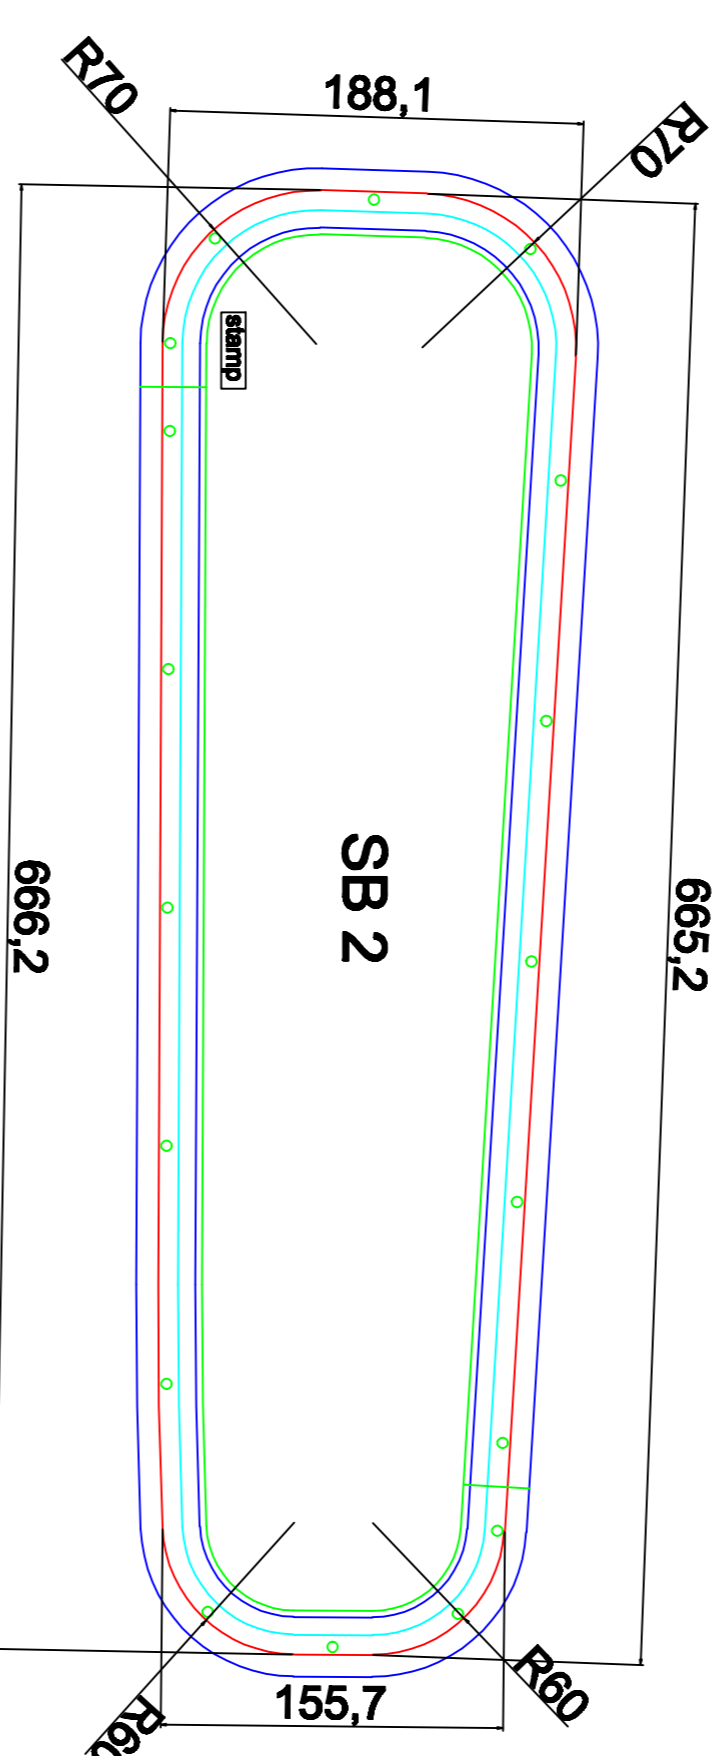

Tur 80, Jonas Akesson
Al,Al, natur
Wall:?
Glass. 5 mm non-coloured, tempered
Viewed from outside

Rev.	Date	Revision Note	Rev. By

Boat model: Tur 80 Project: Fixed Cabin windows, Al, tempered glass		Designed by: Ö-METALL	
Client: JONAS AKESSON	Scale: 1:1	Drawn by: ES	Ö-METALL AB Sjöströmsgatan 18 421 03 Göteborg Sweden
Date: 2011-05-19	Scale: 1:1	Approved by: ru	For No:
Description: Fixed cabin windows, Al, tempered glass		Drawing No:	110504-3J
Revision:		Rev. No:	001
<small>This is a 2D drawing and should not be added to 3D. The description of and the contents of this document are protected under Swedish law. No part of this document may be reproduced, stored in a retrieval system, or transmitted in any form or by any means, electronic, mechanical, photocopying, recording, or by any information storage and retrieval system, without the written permission of Ö-METALL AB.</small>		Sheet size:	