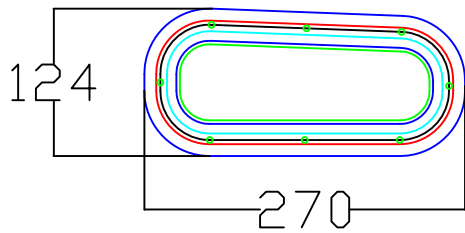

Knarr

Ellox: Natur for inner- and outerframes

Glass: 4 mm non-coloured

Wall: 22 mm

Arrowhight: 33 mm pr meter  
or approx. 10mm pr window

Forrhute

Akterrute