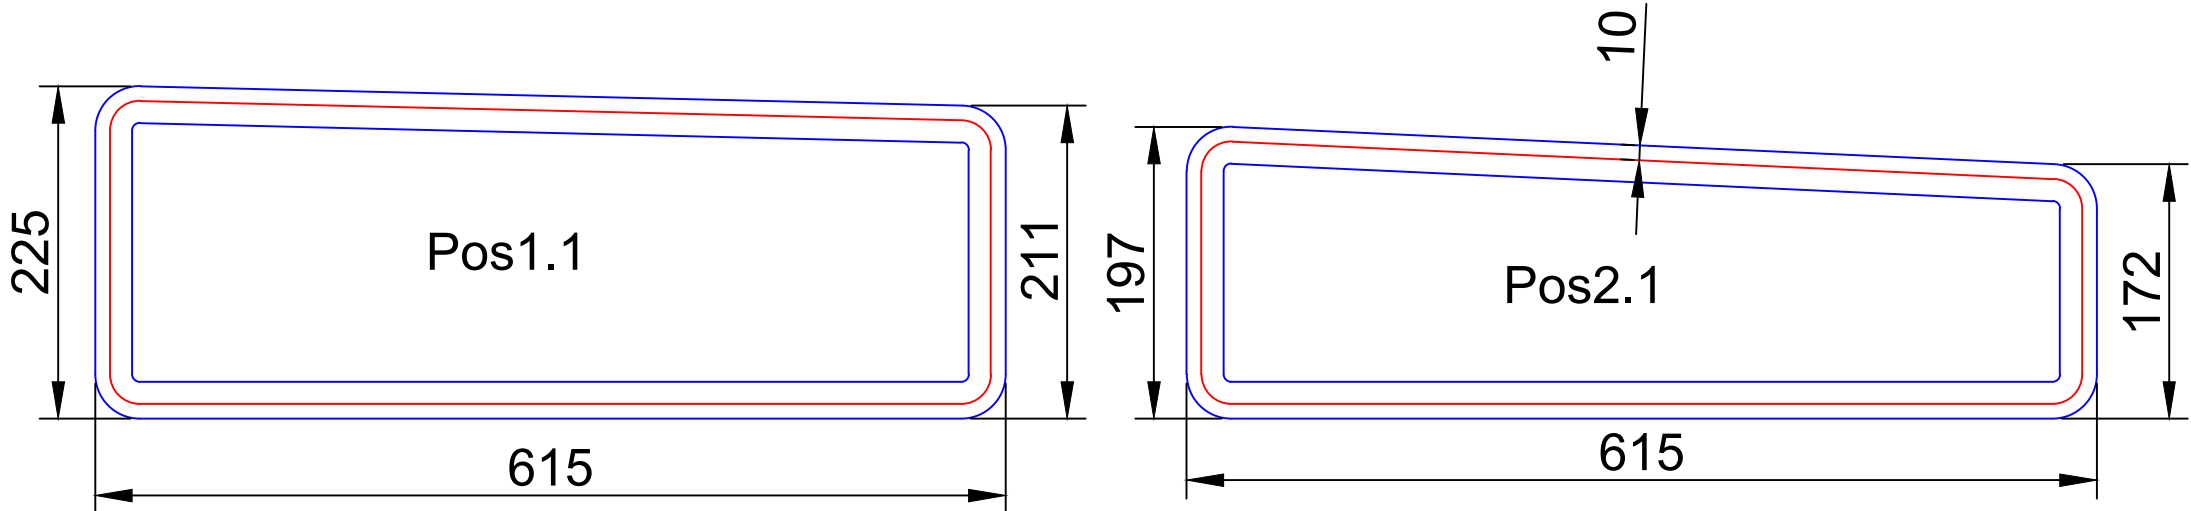

Maxi Fenix ver 3

2013-04-04

Outerframe: 5mm Alu Nature Elox, Fasing outside

Innerframe: 5mm Alu Nature Elox, Fasing outside

Glass: 5mm Grey Tempered, grinded edges

Starboard and Port are mirrored copies

Viewed from outside (Starboard side shown)

Dimensions:
Outer edge of
frames

Dimensions:
Cut-out (Hål i båt)