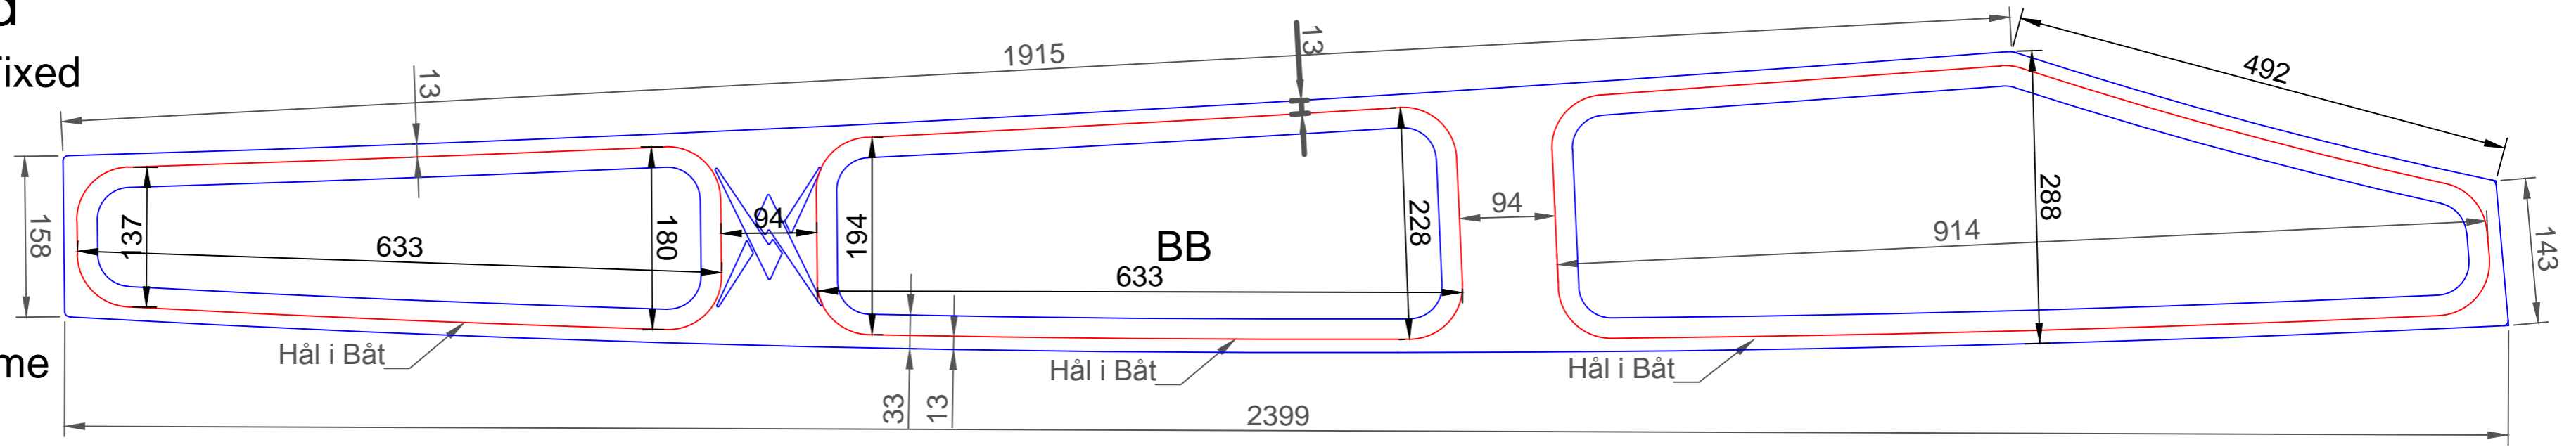

Maxi Mixer Standard

Large Outerframe 30mm Fixed
2013-07-05

Viewed from Outside
SB and BB have the same shape/size on the outer edge of the Outerframe

Maxi Mixer v2

Small Outerframe 30mm Fixed
2013-04-03

Viewed from outside
SB and BB have the same shape/size on the outer edge of the Outerframe