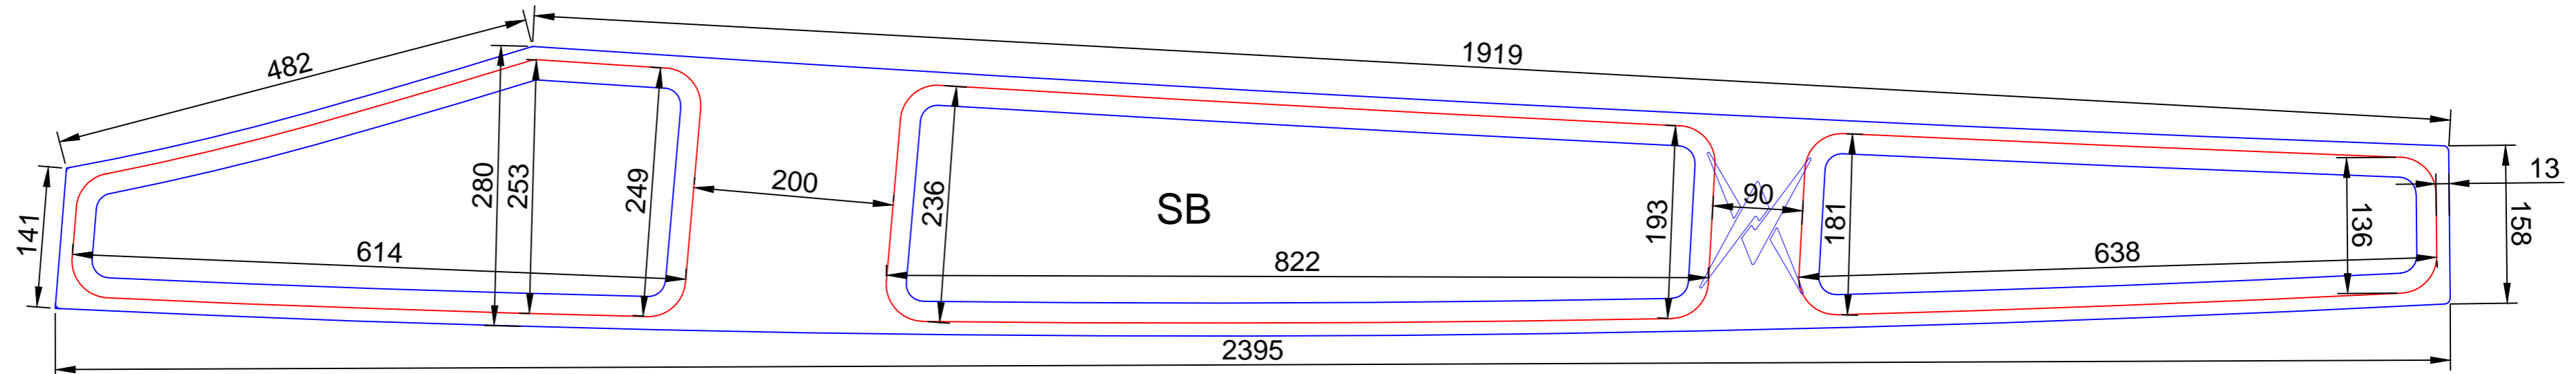

Maxi Mixer Standard

Large Outerframe 30mm Fixed
2013-07-05

Viewed from Outside
SB and BB have the same shape/size on the outer edge of the Outerframe

Maxi Mixer v2

Small Outerframe 30mm Fixed
2013-04-03

Viewed from outside
SB and BB have the same shape/size on the outer edge of the Outerframe